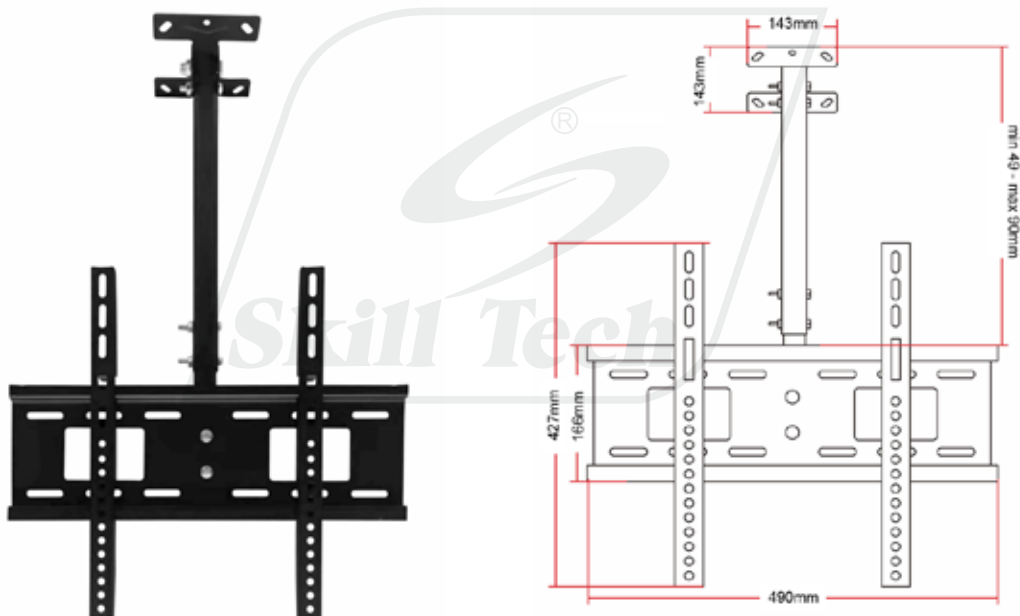

# SH CB02

## TV Ceiling Mount

For most 20" - 65"

Screen Size  
**20" - 65"**

VESA Compatible  
**400x400**

Profile to ceiling  
**1000mm**

Weight Capacity  
**30 Kg**

Tilt Range  
**+15 - -5**